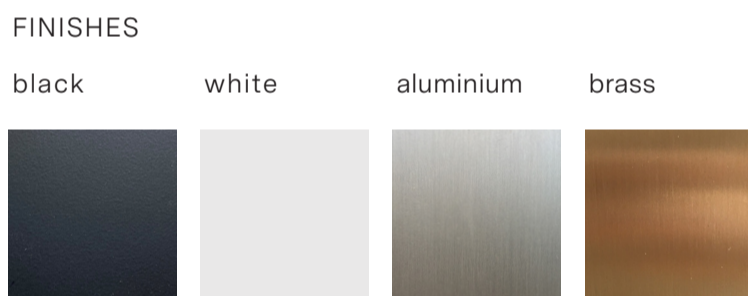

PRODUCT WEIGHT

Aluminium/Black/White:
7 kg (15.4 lbs)
Brass:
11.5 kg (25.4 lbs)