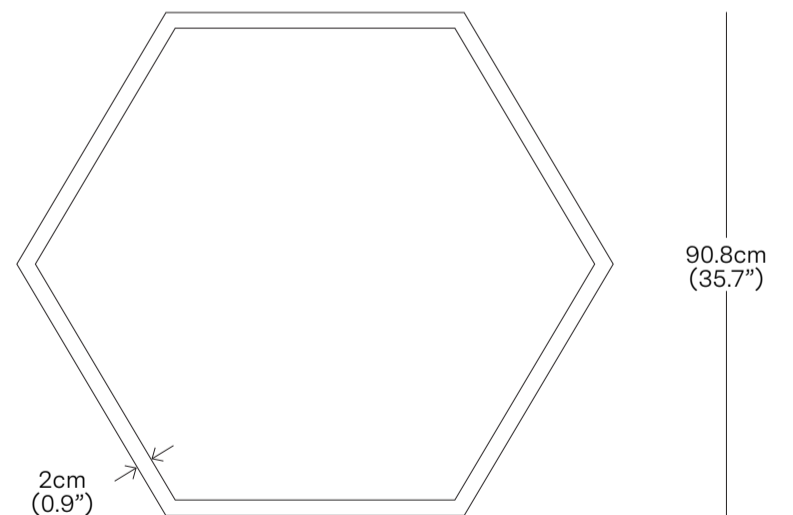

PRODUCT WEIGHT

Aluminium/Black/White:
7 kg (15.4 lbs)
Brass:
11.5 kg (25.4 lbs)

Ceiling Rose

PACKAGED DIMENSIONS		
L x W x H	Cubage	Weight
Aluminium, Black, White		
122 x 114 x 11 cm	0.15 m ³	12.5 kg
48 x 44.9 x 4.3 in	5.3 ft ³	27.6 lbs
Brass		
122 x 114 x 11 cm	0.15 m ³	16 kg
48 x 44.9 x 4.3 in	5.3 ft ³	35.3 lbs
COMMODITY CODE	9405423990	