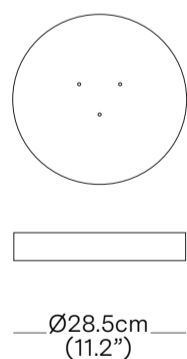

PRODUCT WEIGHT

Aluminium/Black/White:
7 kg (15.4 lbs)
Brass:
11.5 kg (25.4 lbs)

Ceiling Rose

PACKAGED DIMENSIONS		
L x W x H	Cubage	Weight
Aluminium, Black, White		
122 x 114 x 11 cm	0.15 m ³	12.5 kg
48 x 44.9 x 4.3 in	5.3 ft ³	27.6 lbs
Brass		
122 x 114 x 11 cm	0.15 m ³	16 kg
48 x 44.9 x 4.3 in	5.3 ft ³	35.3 lbs
COMMODITY CODE	9405423990	