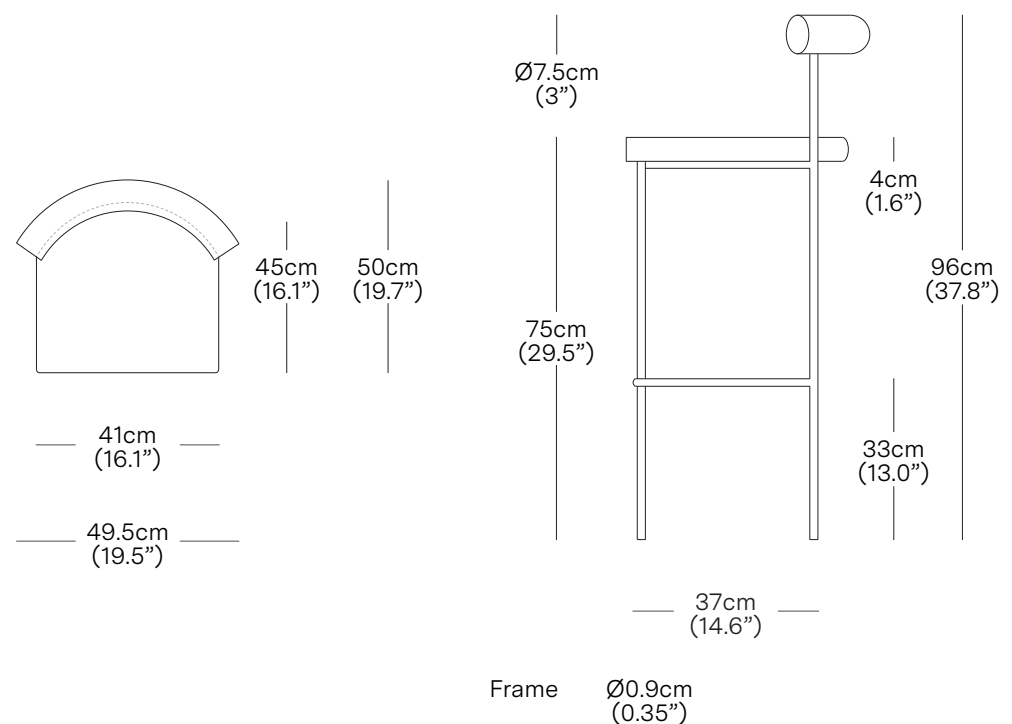

Kashmir Barstool - Counter Height

Simon James | 2019

The Kashmir collection is an exercise in the essential and makes its statement at a low volume.

The steel frame of the Kashmir Barstool calls to mind the simplicity of iconic Modernist furniture design, offset by a tailored back-rest, where the circular stitching detail gives the piece a subtle sense of modern craftsmanship.

55 x 54 x 100 cm

0.29 m³

13.0 kg

21.7 x 21.3 x 39.4 in

10.2 ft³

28.7 lbs

COMMODITY CODE

94017100

CODE	PRODUCT
KAS003	Kashmir Barstool - Bar Height

CATEGORY	PRODUCT
1	Maharam Mode / Messenger / COM
2	Camira Synergy / Mainline Flax
3	Kvadrat Hallingdal 65 / Sorensen Envy
4	Sorensen Royal Nubuck

UPHOLSTERY USAGE
COM
1 m (1.1 yd)
COL
1.7 m2 (18.3 ft2)
UPHOLSTERY DETAILS
Refer to upholstery fabric & leather document

FINISHES	PRODUCT WEIGHT
black base	12.7 kg (28 lbs)

PACKAGED DIMENSIONS		
L x W x H	Cubage	Weight
Box 1		
55 x 54 x 110 cm	0.31 m3	15.6 kg
21.7x 21.3 x 43.3 in	10.9 ft3	34.4 lbs

COMMODITY CODE	94017100
-----------------------	----------