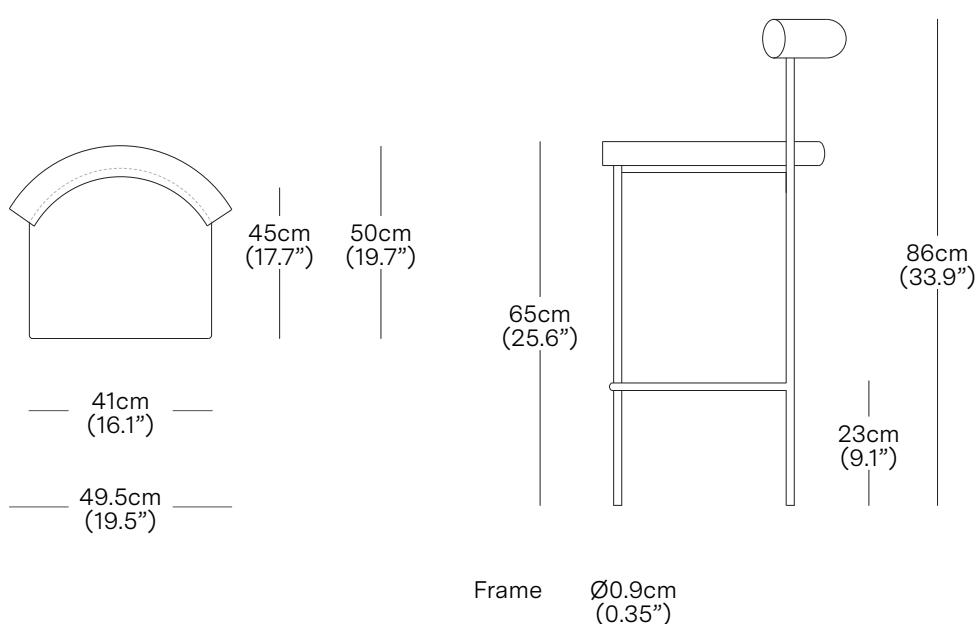

Kashmir Barstool - Counter Height

Simon James | 2019

The Kashmir collection is an exercise in the essential and makes its statement at a low volume.

The steel frame of the Kashmir Barstool calls to mind the simplicity of iconic Modernist furniture design, offset by a tailored back-rest, where the circular stitching detail gives the piece a subtle sense of modern craftsmanship.

UPHOLSTERY USAGE

COM

1 m (1.1 yd)

COL

1.7 m² (18.3 ft²)

UPHOLSTERY DETAILS

Refer to upholstery fabric & leather document

FINISHES

black base

PRODUCT WEIGHT

10.1 kg (22.3 lbs)

PACKAGED DIMENSIONS

L x W x H

Cubage

Weight

Box 1

55 x 54 x 100 cm

0.29 m³

13.0 kg

21.7 x 21.3 x 39.4 in

10.2 ft³

28.7 lbs

COMMODITY CODE

94017100